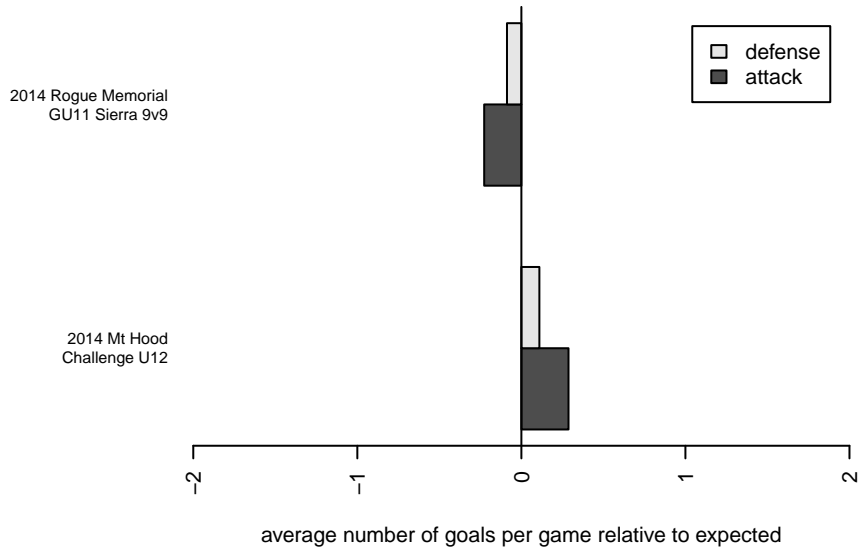

**Rogue Valley Timbers White G02**  
 Dots are actual minus expected GF (blue circles) and GA (red triangles).  
 Blue line is smoothed change in attack strength. Red is smoothed change in defense strength.

**attack and defense variance (black dot)  
relative to other teams  
and top 10 in region**

**attack and defense rating  
relative to others at age  
and all opponents in last 13 months**

**attack and defense rating  
relative to others at age  
and all opponents in last 13 months**

**Performance relative to 13 month average**

**Performance relative to 13 month average**

Distribution of opponents  
 Red = Lose zone, Blue = Win zone, Green = Even  
 Black line separates win/lose zones