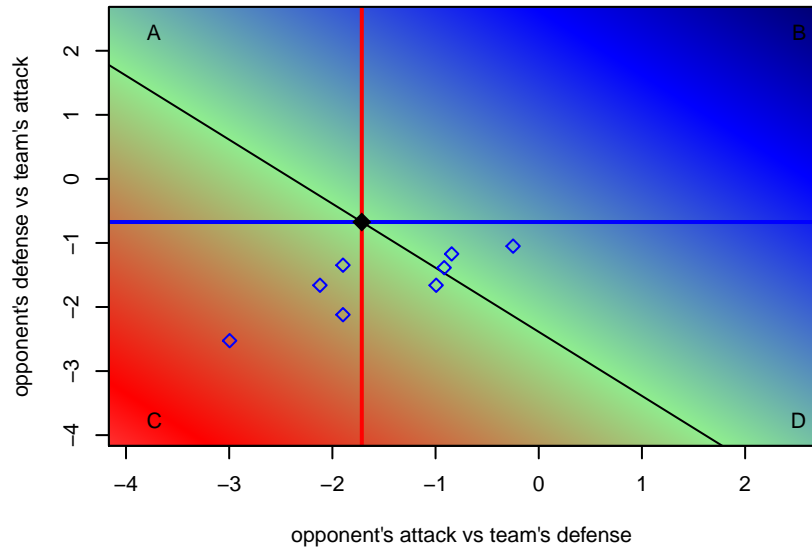

**Rogue Valley Timbers White G02**  
 Dots are actual minus expected GF (blue circles) and GA (red triangles).  
 Blue line is smoothed change in attack strength. Red is smoothed change in defense strength.

**attack and defense variance (black dot)  
relative to other teams  
and top 10 in region**

**attack and defense rating  
relative to others at age  
and all opponents in last 13 months**

**attack and defense rating  
relative to others at age  
and all opponents in last 13 months**

**Performance relative to 13 month average**

**Performance relative to 13 month average**

Distribution of opponents  
 Red = Lose zone, Blue = Win zone, Green = Even  
 Black line separates win/lose zones

lot. A=Neither has attack advantage, B=Opponent has both attack and defense advantage, C=Opponent has both attack and defense disadvantage, D=Both have

<b>date</b>	<b>home</b>		<b>away</b>		<b>venue</b>	<b>pred.home</b>	<b>pred.away</b>
2014-08-17	Rogue Valley Timbers White G02	4	RV Slammers White G02	5	2014 Mt Hood Challenge U12	1.77	2.62
2014-08-16	Rogue Valley Timbers White G02	2	THUSC Obsidian G02	0	2014 Mt Hood Challenge U12	2.56	0.59
2014-08-16	Capital FC Timbers Black G02	3	Rogue Valley Timbers White G02	2	2014 Mt Hood Challenge U12	4.21	1.54
2014-08-15	Oregon City Strikers G02	0	Rogue Valley Timbers White G02	3	2014 Mt Hood Challenge U12	1.02	3.98
2014-05-26	South Lake Tahoe Storm G02	1	Rogue Valley Timbers White G02	2	2014 Rogue Memorial GU11 Sierra 9v9	0.88	1.90
2014-05-25	Grants Pass YSC Blazers White G02	1	Rogue Valley Timbers White G02	2	2014 Rogue Memorial GU11 Sierra 9v9	2.18	2.62
2014-05-25	Table Rock Wildcats G02	2	Rogue Valley Timbers White G02	0	2014 Rogue Memorial GU11 Sierra 9v9	2.31	1.85
2014-05-24	Rogue Valley Timbers White G02	1	South Lake Tahoe Storm G02	2	2014 Rogue Memorial GU11 Sierra 9v9	1.90	0.88
2014-05-24	Rogue Valley Timbers White G02	8	XUnk Rockets G02	1	2014 Rogue Memorial GU11 Sierra 9v9	5.87	0.31